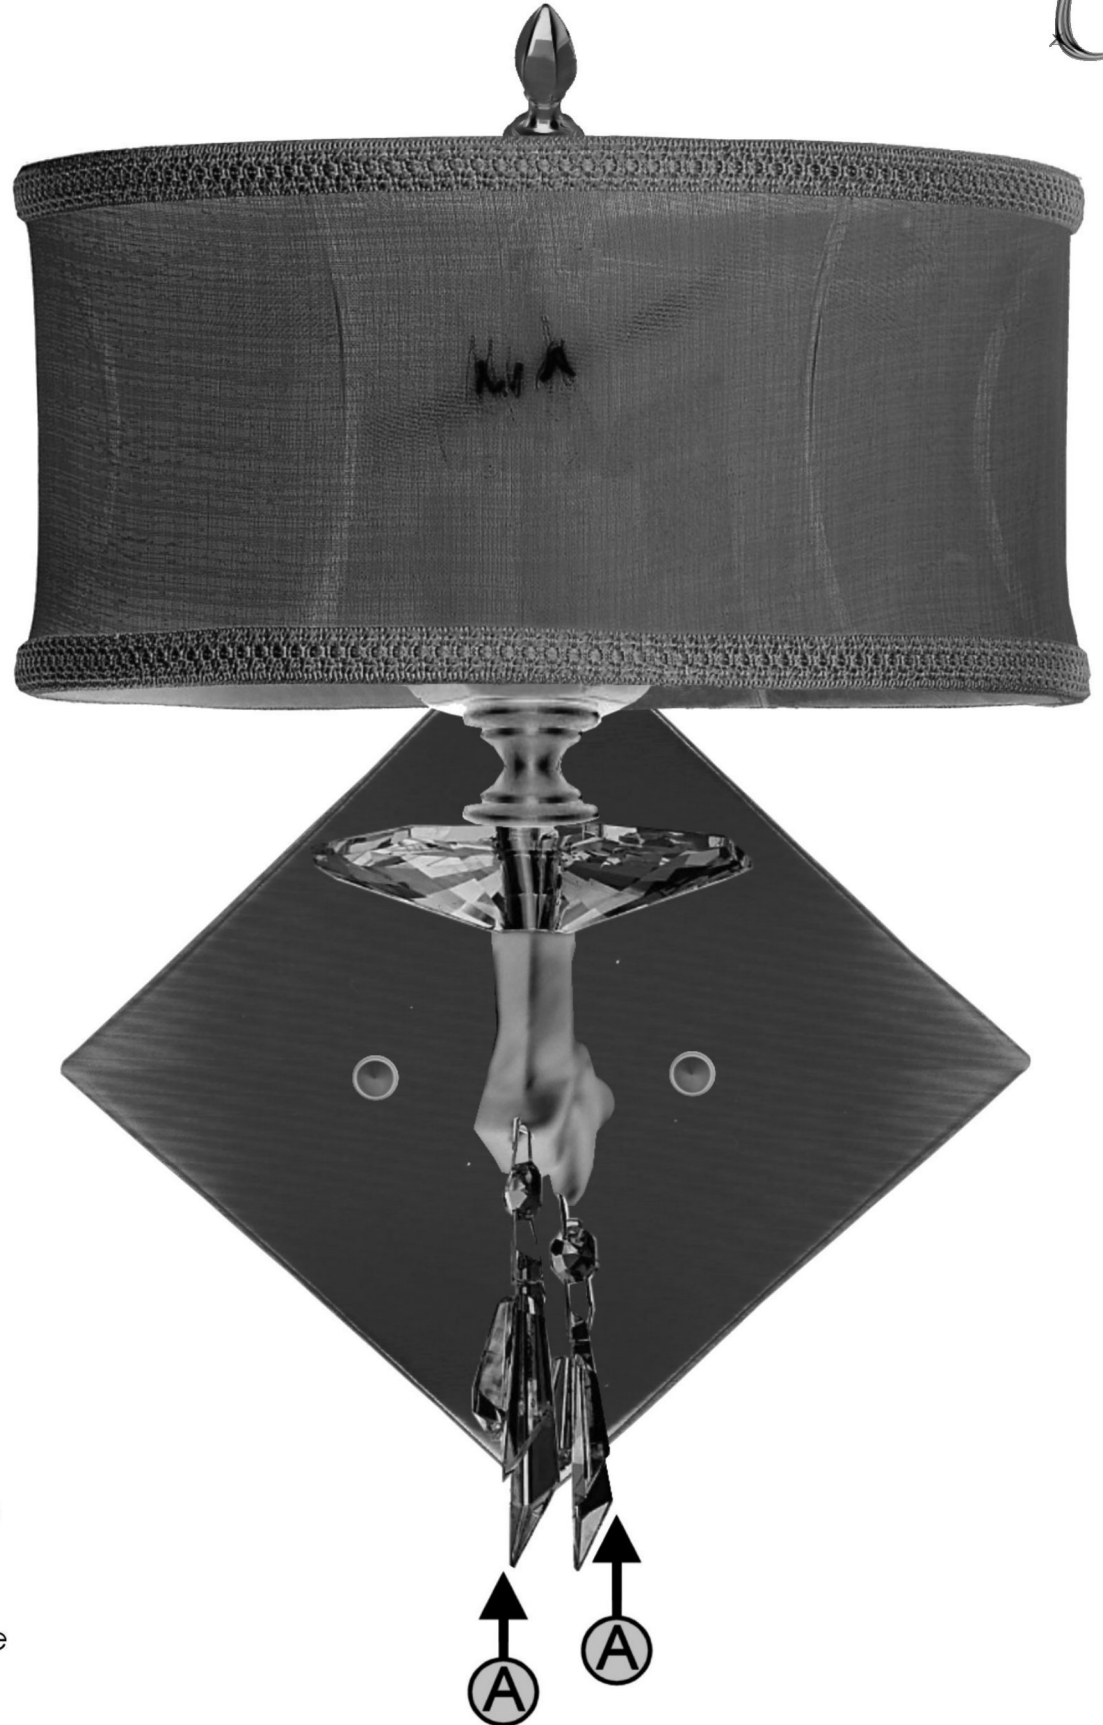

WS5665

AB

## Letter: A

Shape: (G) Glacial Drop  
3" G w/14mm Octagon

Quantity: 2

Connect to the inner hole  
on arm.

Connect to the outer hole  
on arm